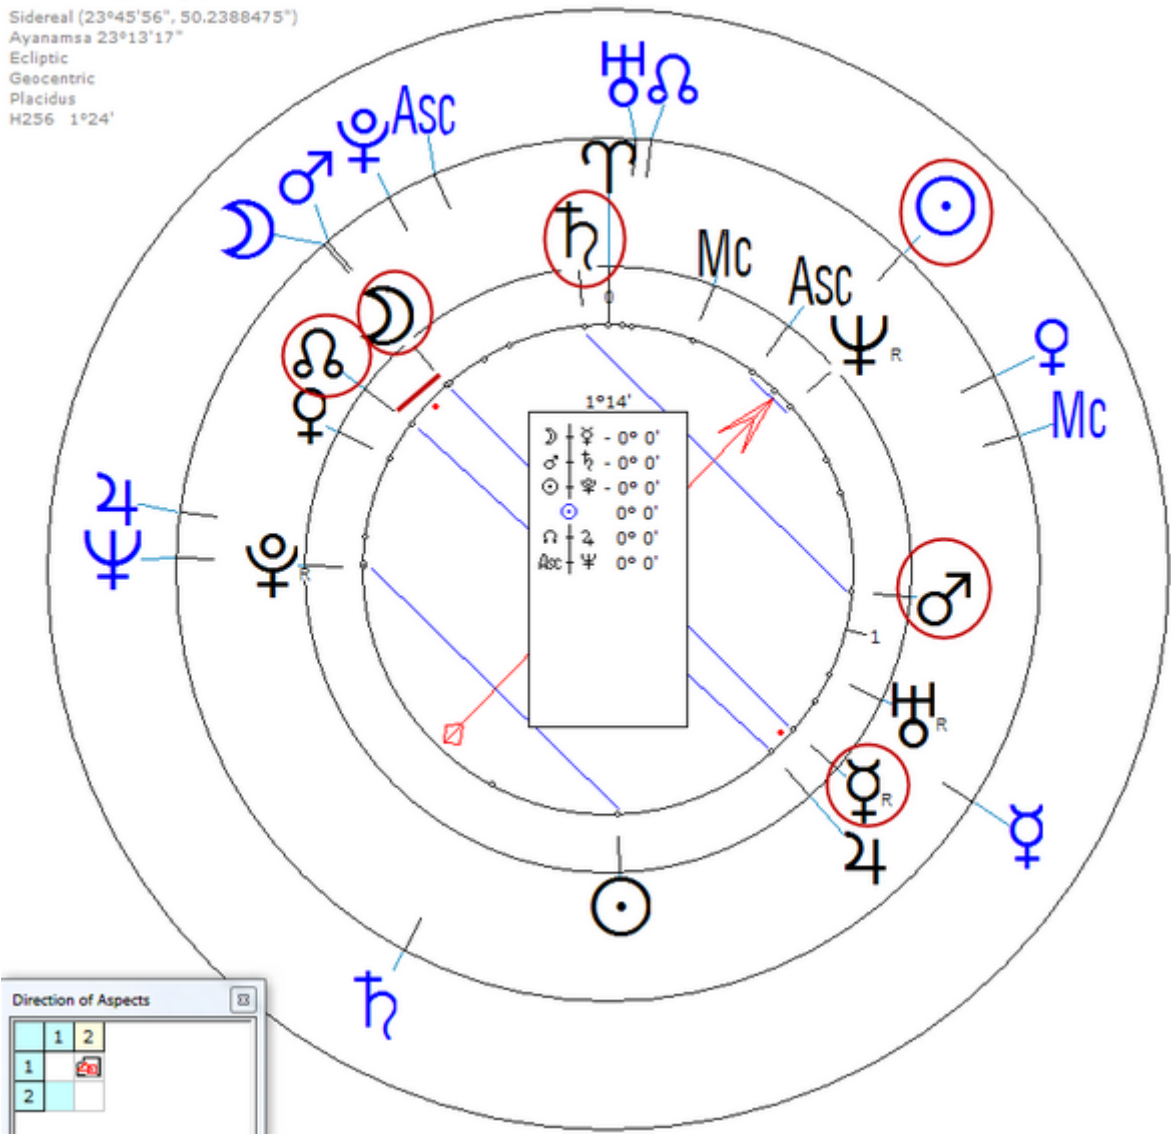

Bica, Michelle

13 February 1961 at 14:22 (= 2:22 PM)Ravenna, Ohio, 41n09, 81w15
American homicide.

<http://www.astro.com/astro-databank/Bica,_Michelle>

Death by Suicide 2 October 2000 at 11:15 PM in Ravenna, OH

Progressed Lunar Return (Harmonic 256)

Lunar ☾ = ☽_n/♀_n = ☽_n/♁_n = ♂_n/♃_n

Bica, Michelle
13 February 1961 Mon 14:22 (GMT-5) 41°09'27"N 81°14'32"W
Ravenna OH, Portage, USA
Sidereal (23°45'56", 50.2388475")
Ayanamsa 23°13'17"
Ecliptic
Geocentric
Placidus
H256 1°24'